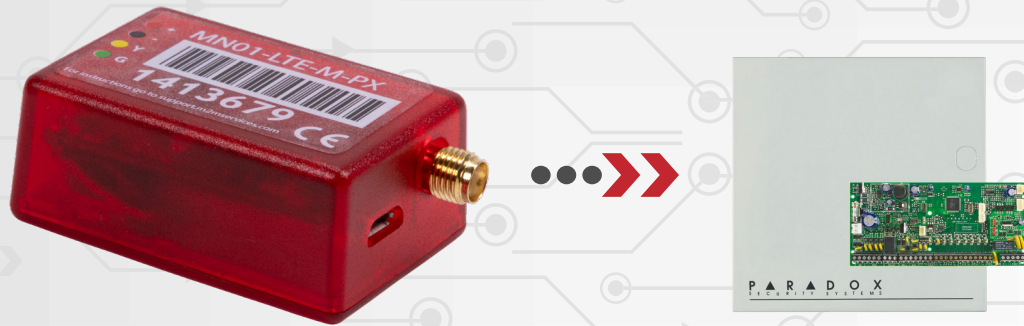

ADVANCED SMART SECURITY PANEL DESIGNED FOR SEAMLESS INTEGRATION OF SENSORS, CAMERAS, AND AUTOMATION DEVICES.

- **Reliable Connectivity:** LTE-M, Wi-Fi, Ethernet
- **Flexible Management:** Interactive security, video verification, smart home automation
- **Remote Control:** Remote programming, troubleshooting and over-the-air firmware updates
- **Sensor Support:** Works with Connect+ encrypted and legacy sensors
- **Easy Control:** Intuitive mobile app for installers and users
- **Residential or Commercial:** 96 zones, 50 users, 8 partitions

FUTURE-PROOF YOUR SECURITY SYSTEMS WITH DUAL-SIM LTE-M TECHNOLOGY, RECOGNIZED FOR RELIABILITY, COMPATIBILITY, AND REDUNDANCY.

- **Reliable Connectivity:** Dual-SIM LTE-M ensures uninterrupted communication
- **Universal Integration:** Compatible with leading alarm panels
- **Remote Management:** Easy setup and control via the RControl Admin App
- **Expandable Features:** Unlock advanced capabilities when paired with M2M IoT Hub
- **Future-Proof Solution:** Designed to replace obsolete 2G/3G and POTS lines, ensuring long-term reliability
- **Low Fixed Costs:** Predictable monthly fees for optimized long-term expenses

INNOVATIVE ALARM COMMUNICATOR MN01-LTE-M-PX DESIGNED TO INTEGRATE WITH PARADOX ALARM PANELS.

- **Reliable Connectivity:** Dual SIM LTE-M ensures uninterrupted communication
- **Main Future:** Take full control of Paradox panels
- **Serial integration:** Paradox Magellan, Spectra, and EVO alarm panels
- **Expandable Management:** Unlock advanced capabilities when paired with M2M IoT Hub
- **Future-Proof Solution:** Designed to replace obsolete 2G/3G and POTS lines, ensuring long-term reliability
- **Low Fixed Costs:** Predictable monthly fees for optimized long-term expenses