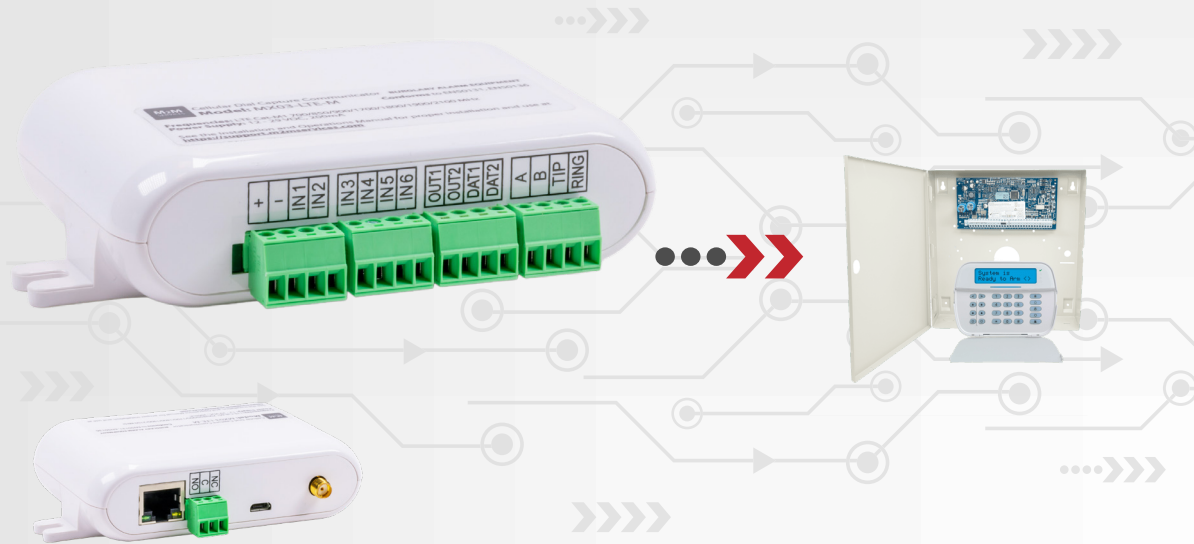

ADVANCED SMART SECURITY PANEL DESIGNED FOR SEAMLESS INTEGRATION OF SENSORS, CAMERAS, AND AUTOMATION DEVICES.

- **Reliable Connectivity:** LTE-M, Wi-Fi, Ethernet
- **Flexible Management:** Interactive security, video verification, smart home automation
- **Remote Control:** Remote programming, troubleshooting and over-the-air firmware updates
- **Sensor Support:** Works with Connect+ encrypted and legacy sensors
- **Easy Control:** Intuitive mobile app for installers and users
- **Residential or Commercial:** 96 zones, 50 users, 8 partitions

FUTURE-PROOF YOUR SECURITY SYSTEMS WITH DUAL-SIM LTE-M TECHNOLOGY, RECOGNIZED FOR RELIABILITY, COMPATIBILITY, AND REDUNDANCY.

- **Reliable Connectivity:** Dual-SIM LTE-M ensures uninterrupted communication
- **Universal Integration:** Compatible with leading alarm panels
- **Remote Management:** Easy setup and control via the RControl Admin App
- **Expandable Features:** Unlock advanced capabilities when paired with M2M IoT Hub
- **Future-Proof Solution:** Designed to replace obsolete 2G/3G and POTS lines, ensuring long-term reliability
- **Low Fixed Costs:** Predictable monthly fees for optimized long-term expenses

INNOVATIVE ALARM COMMUNICATOR MN01-LTE-M-PX DESIGNED TO INTEGRATE WITH PARADOX ALARM PANELS.

- **Reliable Connectivity:** Dual SIM LTE-M ensures uninterrupted communication
- **Main Future:** Take full control of Paradox panels
- **Serial integration:** Paradox Magellan, Spectra, and EVO alarm panels
- **Expandable Management:** Unlock advanced capabilities when paired with M2M IoT Hub
- **Future-Proof Solution:** Designed to replace obsolete 2G/3G and POTS lines, ensuring long-term reliability
- **Low Fixed Costs:** Predictable monthly fees for optimized long-term expenses