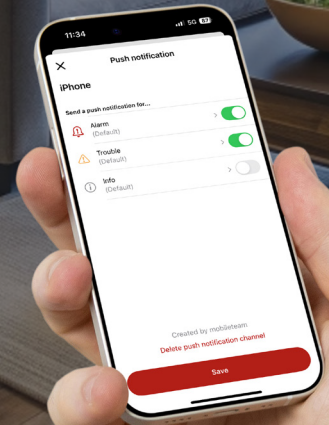

- **Dual-path:** Upgrade the MN01-LTE-M to a Dual-Path communicator
- **Video Verification:** Add video alarm verifications to your MN01-LTE-M and MX03-LTE-M communicators
- **Cameras:** Universal ONVIF and RTSP support
- **Wi-Fi Connectivity:** Stable wireless connection for smooth performance
- **Easy Setup:** Configure Wi-Fi and cameras via RControl Admin App

ENHANCE YOUR MN01-LTE-M AND MX03-LTE-M COMMUNICATORS WITH SEAMLESS REAL-TIME VIDEO MONITORING FOR COMPLETE SECURITY CONTROL.

Better Together: MN01-LTE-M and M2M IoT Hub combine to deliver solutions for advanced alarm communication and video verification.