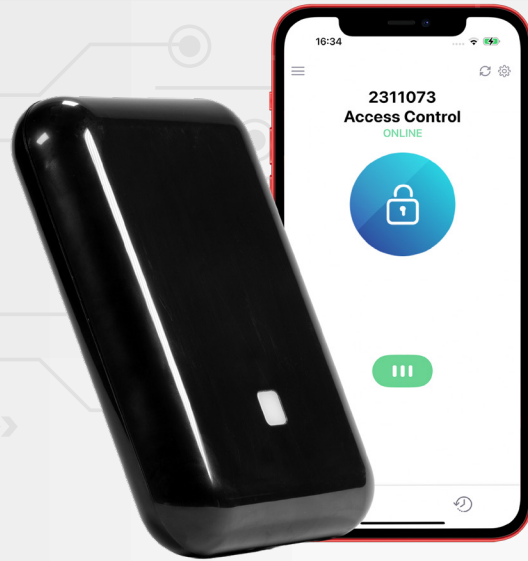

M2M
SERVICES

SIMPLICITY.
APPLIED.

SECURE YOUR FUTURE

m2mservices.com

**DROP-IN SINGLE DOOR
ACCESS CONTROL SOLUTION.
FAST TO INSTALL, SCALABLE,
AND DESIGNED FOR RELIABLE
CONNECTIVITY ANYWHERE.**

- **Reliable Connectivity:** Dual SIM and Wi-Fi device, Future-proof with 5G LTE CAT M1 & 2G Connectivity
- **Flexible Management:** Control and configure via the RControl App and web interface
- **Main Features:** Readerless NFC access with smart phone, Wi-Fi or Bluetooth
- **Device interfaces:** 2 inputs + 2 relays for buttons, sensors & door control, two WIEGAND terminals
- **Users:** Up to 1000 mobile credentials/cards

ADVANCED SMART SECURITY PANEL DESIGNED FOR SEAMLESS INTEGRATION OF SENSORS, CAMERAS, AND AUTOMATION DEVICES.

- **Reliable Connectivity:** LTE-M, Wi-Fi, Ethernet
- **Flexible Management:** Interactive security, video verification, smart home automation
- **Remote Control:** Remote programming, troubleshooting and over-the-air firmware updates
- **Sensor Support:** Works with Connect+ encrypted and legacy sensors
- **Easy Control:** Intuitive mobile app for installers and users
- **Residential or Commercial:** 96 zones, 50 users, 8 partitions