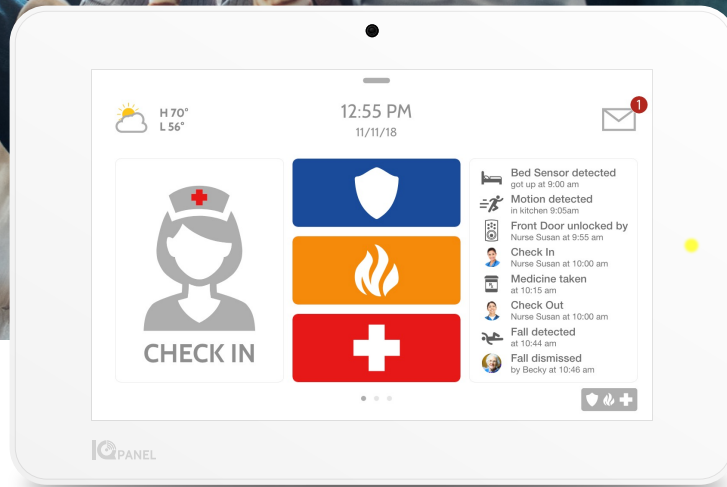

WELLNESS SOLUTION

Wellness Specific UI

Perfect for aging in place

Wellness Sensors

Monitor bed, chair, fall pendant, medicine

Fall Pendant

Detects a fall automatically or with button press

Caregiver Check In

Built in Panel Camera

Wellcam

Powered by Alarm.com

Notifications

Alerts keep your loved ones connected

IQPANEL 2+

7" HD Touchscreen
Built in 5MP Camera
Dual SRF featuring PowerG

IQDW MINI-S

Encrypted Door/Window Sensor
Text alerts when door is left open

IQMOTION-S

Encrypted Wireless Technology
Pet Sensitive (up to 40 lbs.)
Know when mom is up and moving

IQFALL PENDANT

Automatically detect falls with
accelerometer based technology

WELLCAM

Talk to mom and see how she's doing