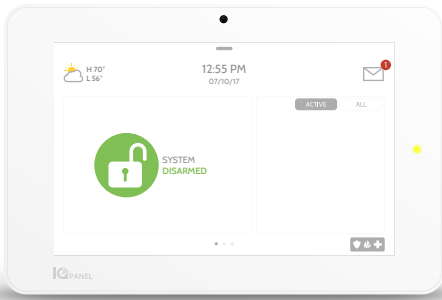

WELLNESS SOLUTION

Wellness Specific UI

Perfect for aging in place

Wellness Sensors

Monitor bed, chair, fall pendant, medicine

Fall Pendant

Detects a fall automatically or with button press

Caregiver Check In

Built in Panel Camera

Wellcam

Powered by Alarm.com

Notifications

Alerts keep your loved ones connected

IQPANEL 2+

7" HD Touchscreen
Built in 5MP Camera
Dual SRF featuring PowerG

IQDW MINI-S

Encrypted Door/Window Sensor
Text alerts when door is left open

IQMOTION-S

Encrypted Wireless Technology
Pet Sensitive (up to 40 lbs.)
Know when mom is up and moving

IQFALL PENDANT

Automatically detect falls with
accelerometer based technology