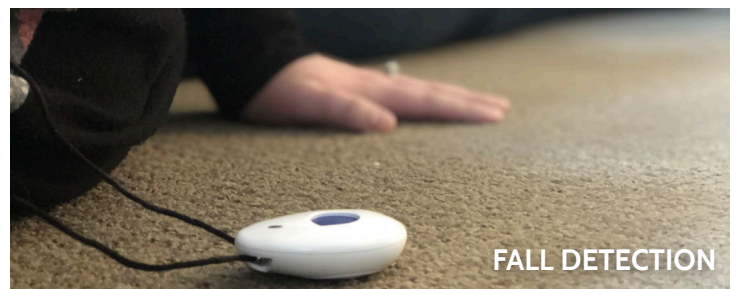

WELLNESS SOLUTION

Wellness Specific UI

Perfect for aging in place

Wellness Sensors

Monitor bed, chair, fall pendant, medicine

Fall Pendant

Detects a fall automatically or with button press

Caregiver Check In

Built in Panel Camera

Wellcam

Powered by Alarm.com

Notifications

Alerts keep your loved ones connected