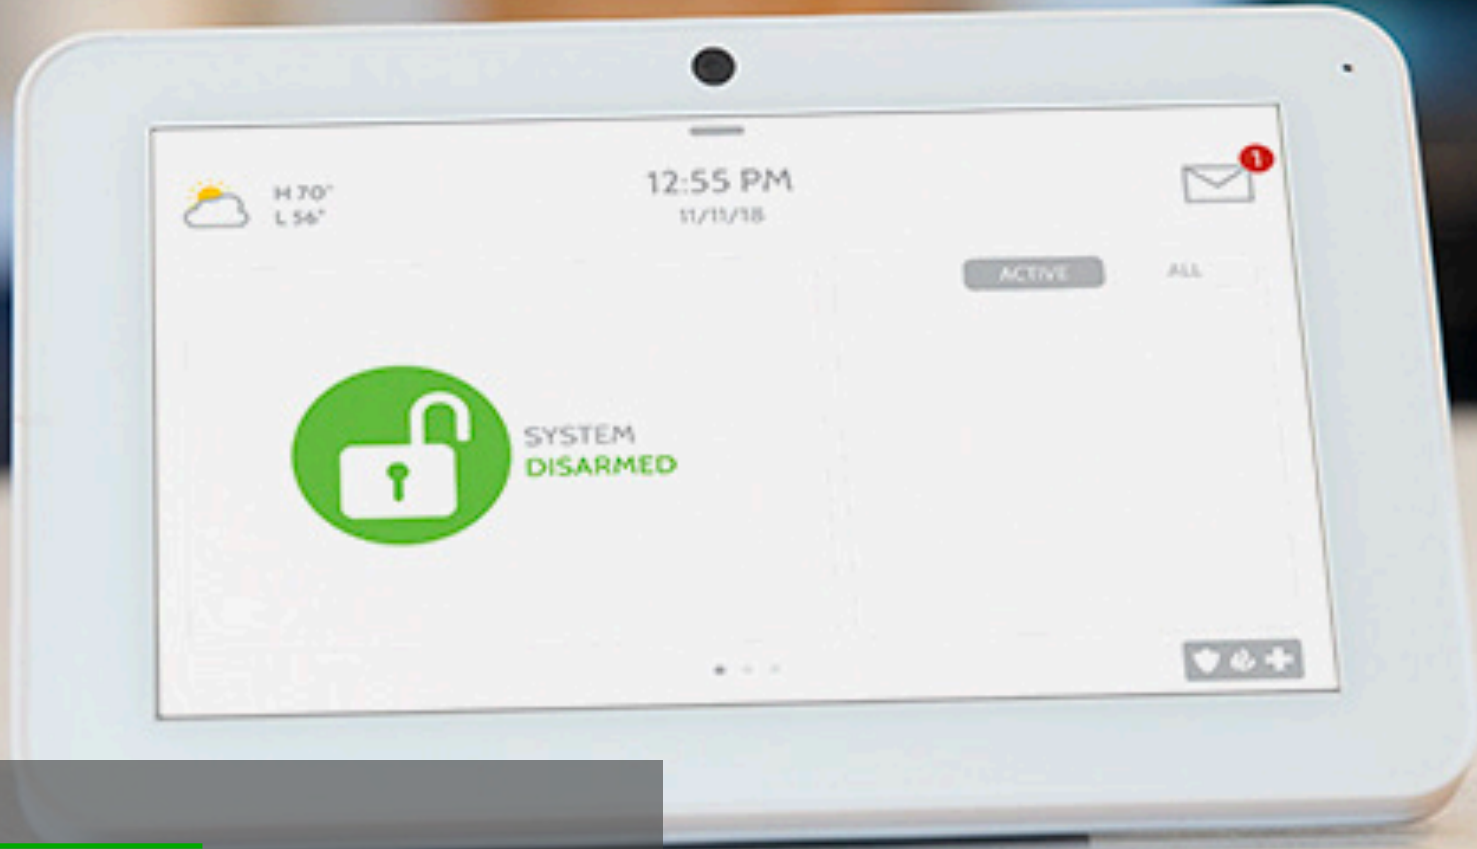

ACCESS CONTROL

DOME CAMERA

NIGHT VISION CAMERA

FEATURES

- 7" touchscreen that mirrors IQ Panel 2 Plus
- Full Z-Wave control (Lights, locks, thermostats, office doors, etc)
- Duplicates IQ Panel chimes and voices
- Pair up to three using IQ Panel Access Point or Commercial Network
- Built in panel camera with disarm photos
- Over the air software updates
- Today's weather with 4-day forecast
- Photo frame screensaver
- Emergency panic (police, fire, medical)
- Wall mount, table stand, and power supply included

FEATURES

- 4x the range of secondary keypads with the PowerG wireless keypad
- Add up to five additional PowerG keypads with the IQ Panel 2 Plus
- Place on individual partitions, limiting access and control