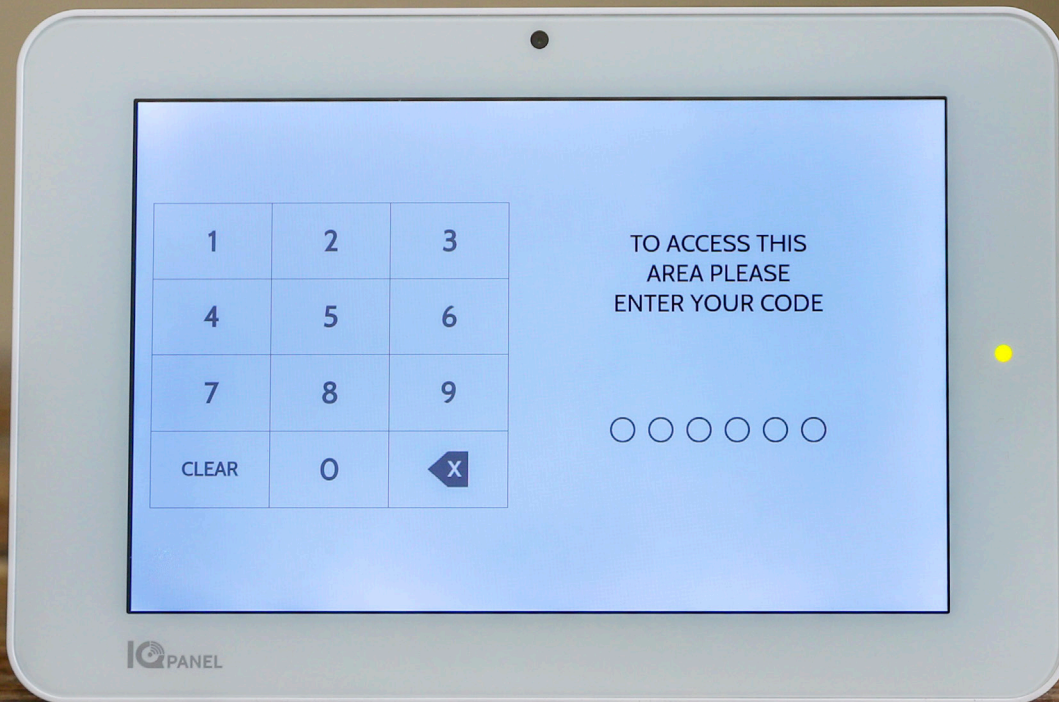

SEE WHEN EMPLOYEES ARRIVE TO WORK

WATCH OVER YOUR BUSINESS

Live View completely changes the user experience in the business.

- Stream live video cameras on the HD screen
- Add up to 40 indoor and outdoor Alarm.com cameras
- Easily select the desired video feed with a single touch, on the IQ Panel, providing real-time visibility

Show off your daily specials

- Advertise a big sale
- Display details about your upcoming event
- Put your company logo, branding, and mission statement for everyone to see

**BILLBOARD IN
EVERY ROOM**

With Z-Wave and Sensor Diagnostics, make sure you get the installation right before you leave!

- See visual feedback of signal strength
- Measure the wireless “noise” in the business
- Show the sensor signal strength to the panel
- Reduce unnecessary repeater use

RETIRE THE TRUCK

LIMIT ACCESS TO THE PANEL

- Enable screen lock to the IQ Panel, keeping prying eyes out of your system.
- Limits access and control of the panel
 - Choose between 4 or 6 digit user codes

PowerG EQUIPMENT

PowerG Wireless
Vanishing Door/Window
Sensor
PG9303