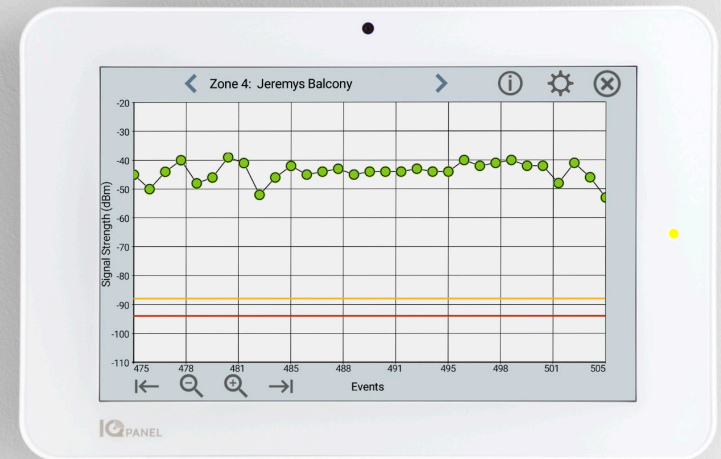

Show off your daily specials

- Advertise a big sale
- Display details about your upcoming event
- Put your company logo, branding, and mission statement for everyone to see

**BILLBOARD IN
EVERY ROOM**

With Z-Wave and Sensor Diagnostics, make sure you get the installation right before you leave!

- See visual feedback of signal strength
- Measure the wireless “noise” in the business
- Show the sensor signal strength to the panel
- Reduce unnecessary repeater use

RETIRE THE TRUCK

LIMIT ACCESS TO THE PANEL