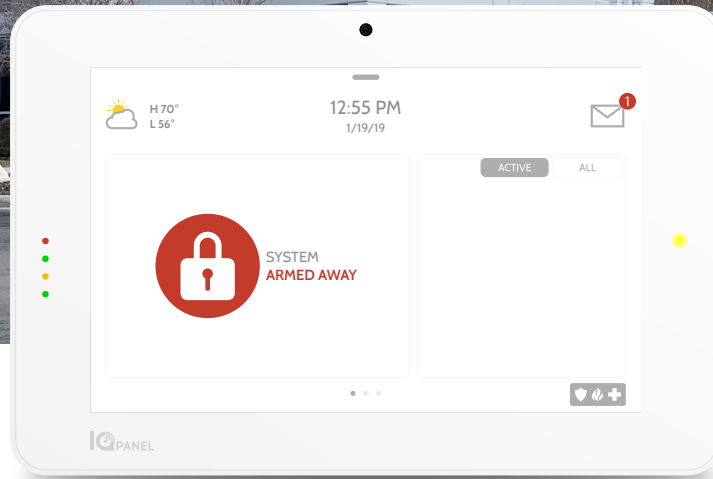

SMB/COMMERCIAL SOLUTION