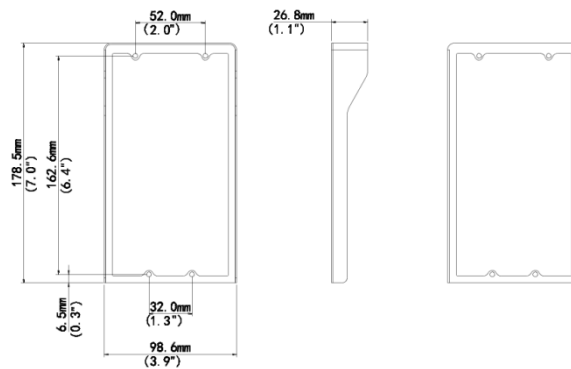

## Specifications

Hardware Specification	Description
Material	Metal
Dimensions (L x W x H)	98.6mm x 26.8mm x 178.5mm
Mount Method	Wall mount
Weight	84.4g
Specification Index	Description
Application Scenario	Indoor, outdoor

## Dimensions