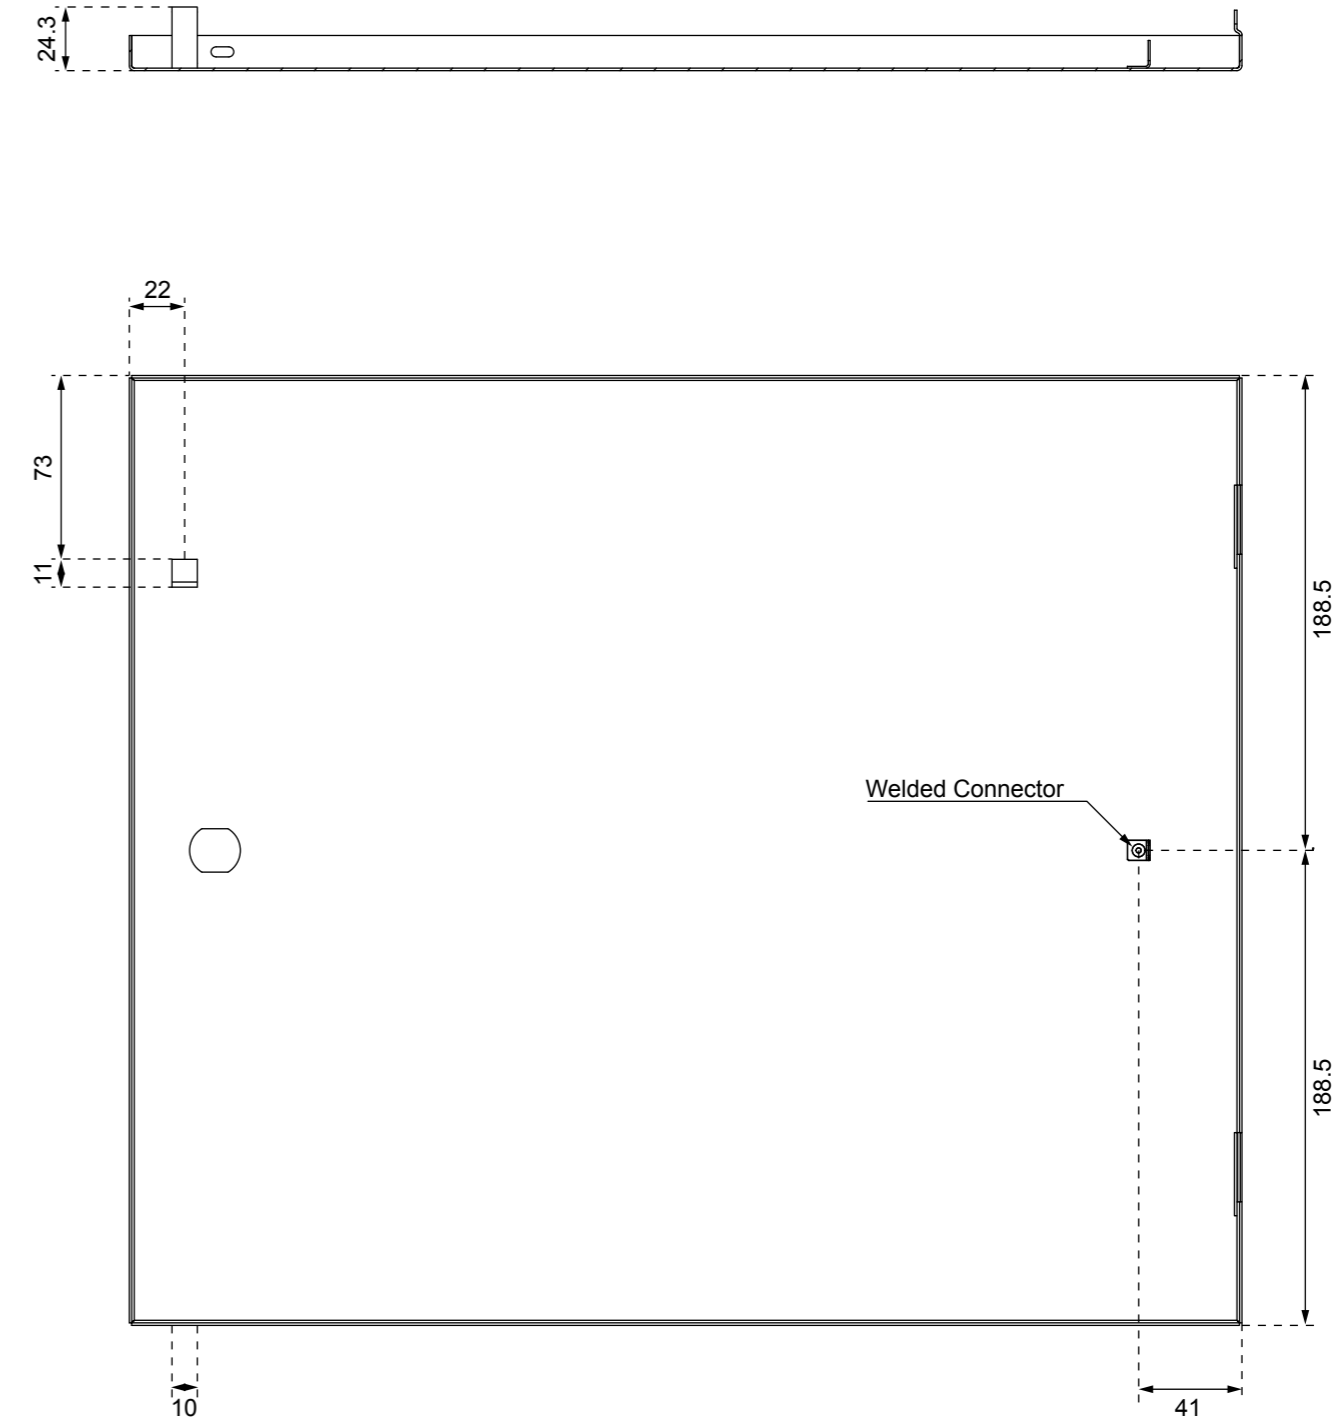

Scale: 1:2 Color: Black

ICT
Integrated Control Technology
www.ict.co

Material: sheet steel #1,0

ICT DIN Rail Enclosure 2 x 2

Scale: 1:2 Color: Black

Material: sheet steel #1,0

ICT DIN Rail Enclosure 2 x 2