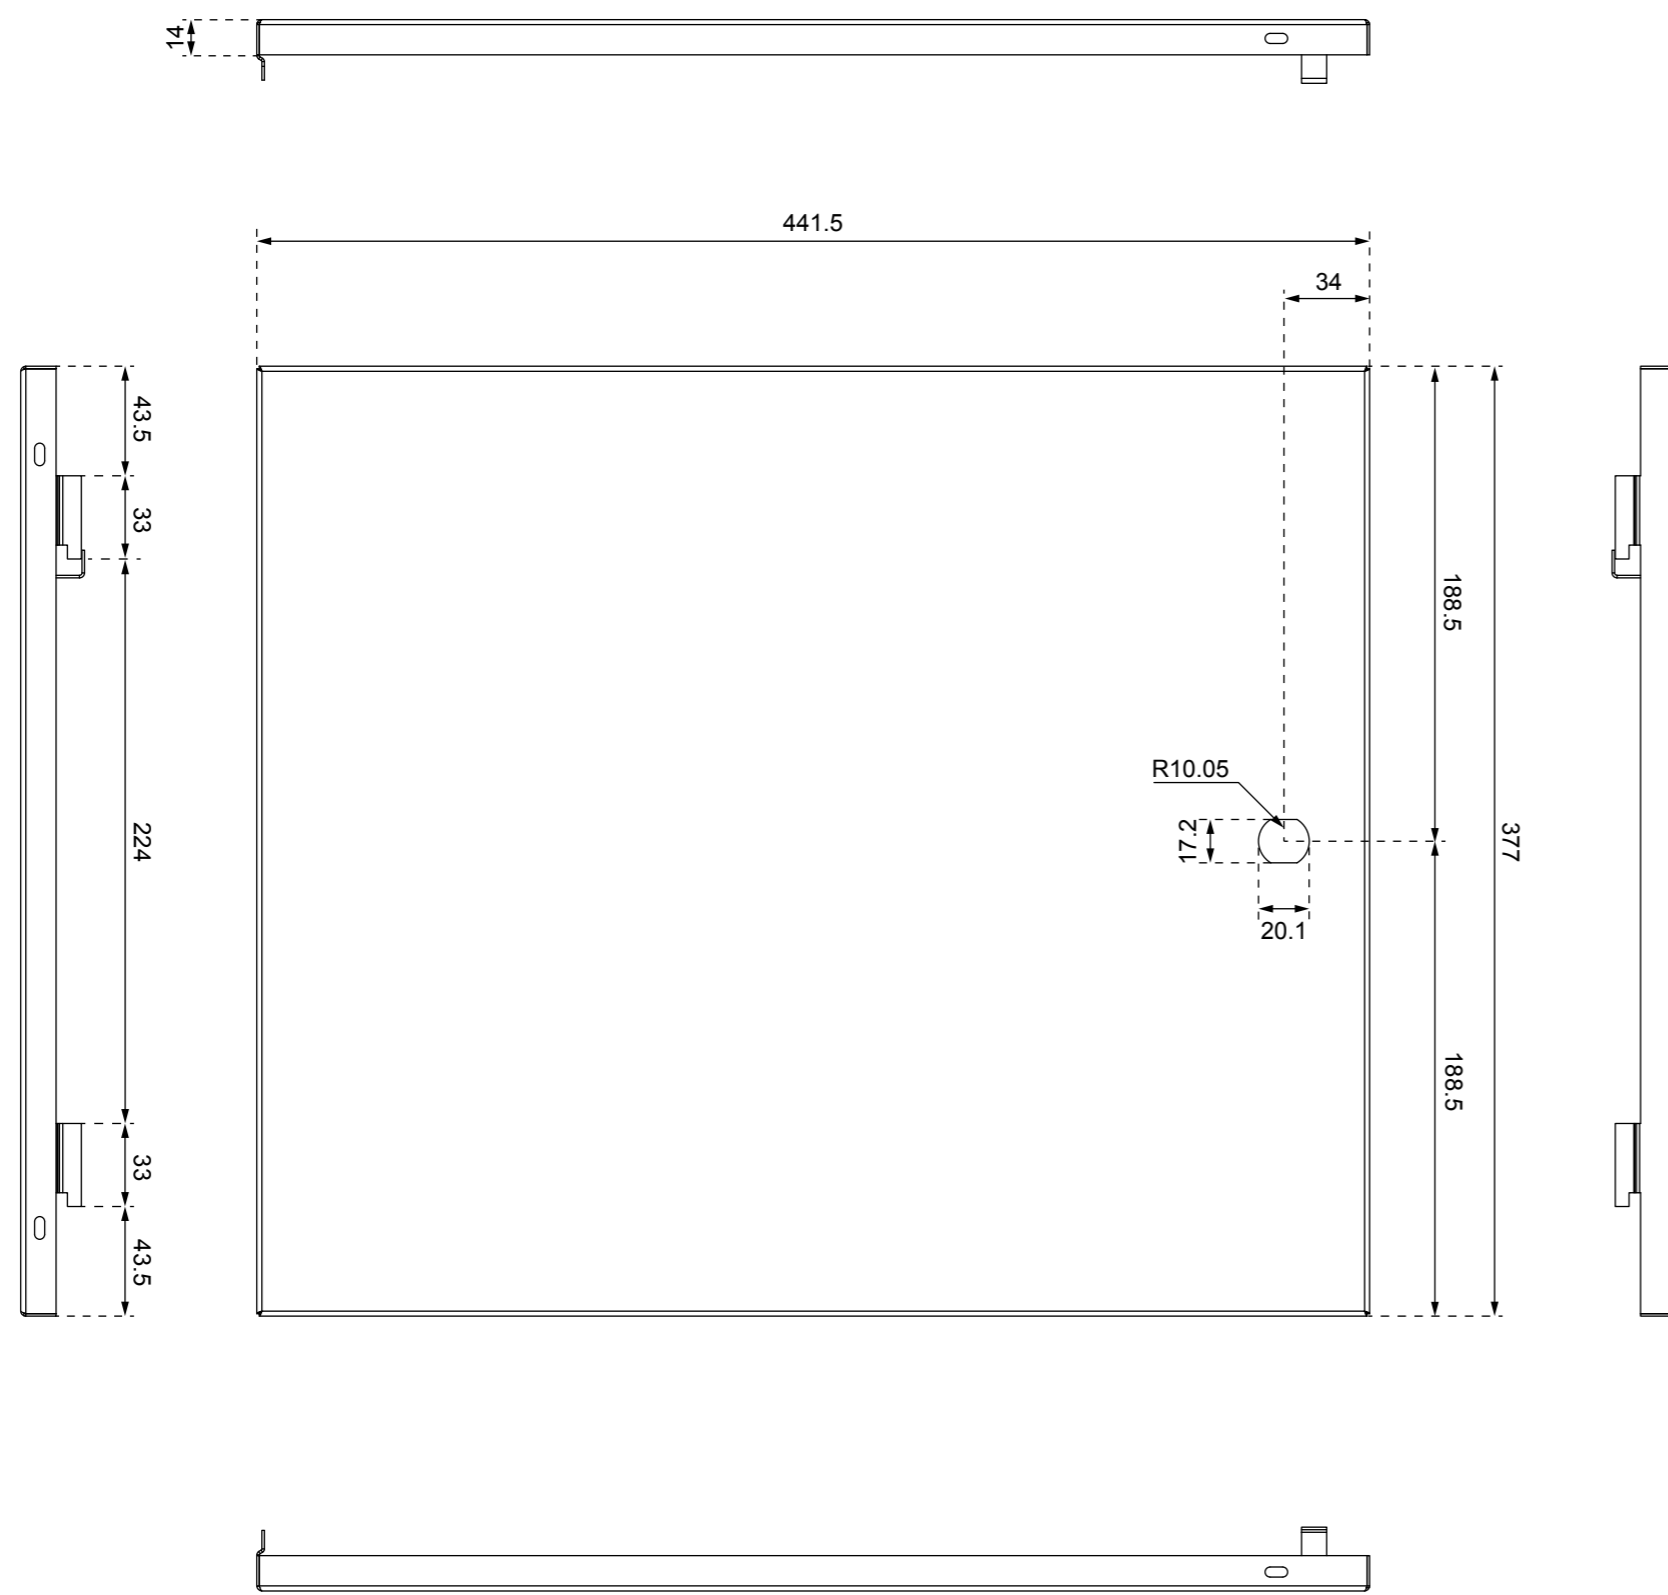

Scale: 1:2 Color: Black

ICT
Integrated Control Technology
www.ict.co

Material: sheet steel #1,0

ICT DIN Rail Enclosure 2 x 2

Scale: 1:2 Color: Black

Material: sheet steel #1,0

ICT DIN Rail Enclosure 2 x 2