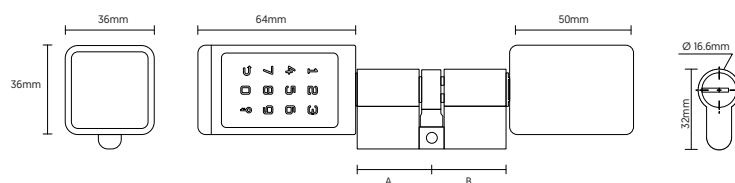

A		B
30mm	-	30mm
35mm	-	35mm
40mm	-	40mm
40mm	-	60mm
40mm	-	75mm