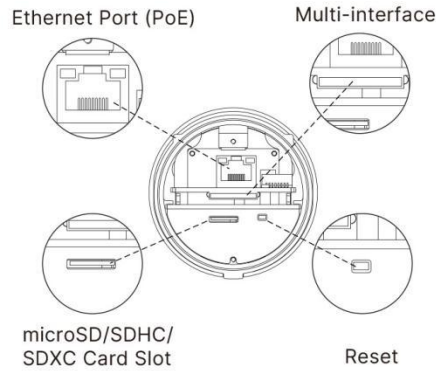

AI Weather-proof Mini Bullet Network Camera

Structure Diagrams

Units: mm

Accessories Support

A01 Pole Mount

Weight: 720g
Dimensions: 170*51.5*152.6mm

A03 External Corner Bracket

Weight: 900g
Dimensions: 170*152.5*76.3mm