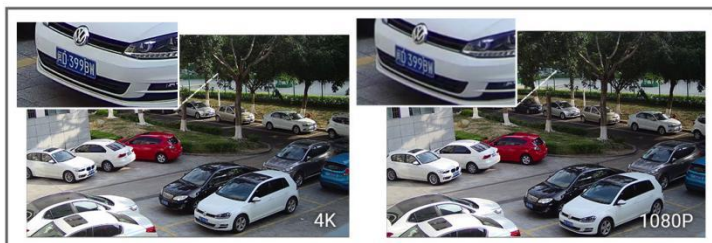

30fps@4K

Providing 4K HD resolution with frame rate of 30fps, the camera performs well in catching detailed image regardless of the moving speed.