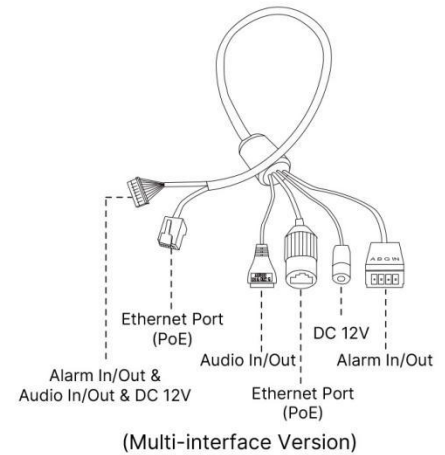

AI Weather-proof Mini Bullet Network Camera

Structure Diagrams

Units: mm

Accessories Support

A01 Pole Mount

Weight: 720g
Dimensions: 170*51.5*152.6mm

A03 External Corner Bracket

Weight: 900g
Dimensions: 170*152.5*76.3mm