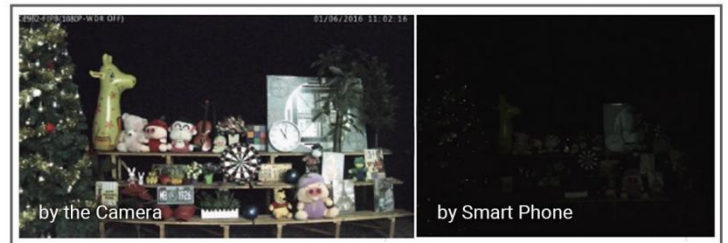

0.005Lux Ultra Low-light

The starlight camera is able to deliver high detailed color images even in low light environment reaching 0.005Lux(Color) or 0Lux(B/W), and near infrared light environments without any supplementary lighting.