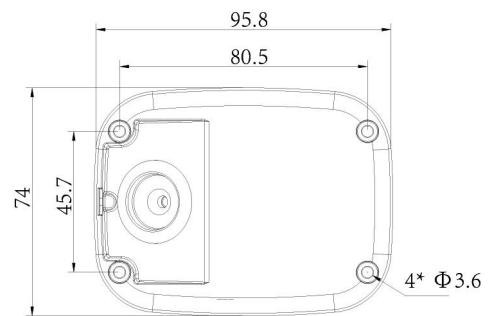

180° Panoramic H.265+ Mini Bullet Network Camera

System	Storage	Support microSD/SDHC/SDXC Card Local Storage, up to 256G	
	Advanced Function	Heat Map, BLC, HLC, 2D DNR, 3D DNR, Defog, AWB, EIS, IP Address Filtering, AGC, Anti-flicker, Corridor Mode, Deblur, Watermark	
	SIP/VoIP Support	Yes, Voice & Video-over-IP	
	Event Trigger	Motion Detection, Network Disconnection, Audio Alarm, etc.	
	Event Action	FTP Upload, SMTP Upload, SD Card Record, SIP Phone, HTTP Notification, etc.	
	Video Analysis	Region Entrance, Region Exiting, Advanced Motion Detection, Tamper Detection, Line Crossing, Loitering, Human Detection, People Counting, Object Left, Object Removed	
	System Compatibility	ONVIF Profile G & Q & S & T, API	
General	Working Temperature	-40°C~60°C	
	Working Humidity	0~90%(Non-condensing)	
	Power Supply	PoE (802.3af) / DC 12V ± 10%	
	Power Consumption	4.1W MAX 7.1W MAX (With IR on)	5.3W MAX 8.3W MAX (With IR on)
	Weather Proof	Up to IP67-rated for Weather-resistant Performance	
	Housing	Vandal-proof IK10-rated Metal Housing	
	Weight	630g	
	Dimensions	95.8mmX74mmX158.5mm	
	Warranty	3/5 Years	

180° Panoramic H.265+ Mini Bullet Network Camera

Structure Diagrams

Units: mm

Accessories Support

A01 Pole Mount

Weight: 720g
Dimensions: 170*51.5*152.6mm

A02 Internal Corner Bracket

Weight: 540g
Dimensions: 170*23.2*205.3mm

A03 External Corner Bracket

Weight: 900g
Dimensions: 170*152.6*76.3mm

Milesight Technology Co.,Ltd. | www.milesight.com

Contact Us: sales@milesight.com support@milesight.com

Add: 220 NE 51st Street, Oakland
Park, Florida 33334, USA
Tel: +1-800-561-0485