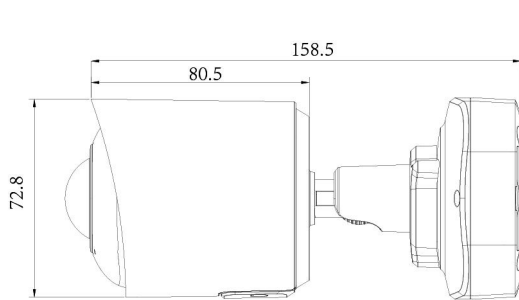

180° Panoramic H.265+ Mini Bullet Network Camera

System	Storage	Support microSD/SDHC/SDXC Card Local Storage, up to 256G	
	Advanced Function	Heat Map, BLC, HLC, 2D DNR, 3D DNR, Defog, AWB, EIS, IP Address Filtering, AGC, Anti-flicker, Corridor Mode, Deblur, Watermark	
	SIP/VoIP Support	Yes, Voice & Video-over-IP	
	Event Trigger	Motion Detection, Network Disconnection, Audio Alarm, etc.	
	Event Action	FTP Upload, SMTP Upload, SD Card Record, SIP Phone, HTTP Notification, etc.	
	Video Analysis	Region Entrance, Region Exiting, Advanced Motion Detection, Tamper Detection, Line Crossing, Loitering, Human Detection, People Counting, Object Left, Object Removed	
	System Compatibility	ONVIF Profile G & Q & S & T, API	
General	Working Temperature	-40°C~60°C	
	Working Humidity	0~90%(Non-condensing)	
	Power Supply	PoE (802.3af) / DC 12V ± 10%	
	Power Consumption	4.1W MAX 7.1W MAX (With IR on)	5.3W MAX 8.3W MAX (With IR on)
	Weather Proof	Up to IP67-rated for Weather-resistant Performance	
	Housing	Vandal-proof IK10-rated Metal Housing	
	Weight	630g	
	Dimensions	95.8mmX74mmX158.5mm	
	Warranty	3/5 Years	

180° Panoramic H.265+ Mini Bullet Network Camera

Structure Diagrams

Units: mm

Accessories Support

A01 Pole Mount

Weight: 720g
Dimensions: 170*51.5*152.6mm

A02 Internal Corner Bracket

Weight: 540g
Dimensions: 170*23.2*205.3mm

A03 External Corner Bracket

Weight: 900g
Dimensions: 170*152.6*76.3mm

Milesight Technology Co.,Ltd. | www.milesight.com

Contact Us: sales@milesight.com support@milesight.com

Add: 220 NE 51st Street, Oakland
Park, Florida 33334, USA
Tel: +1-800-561-0485