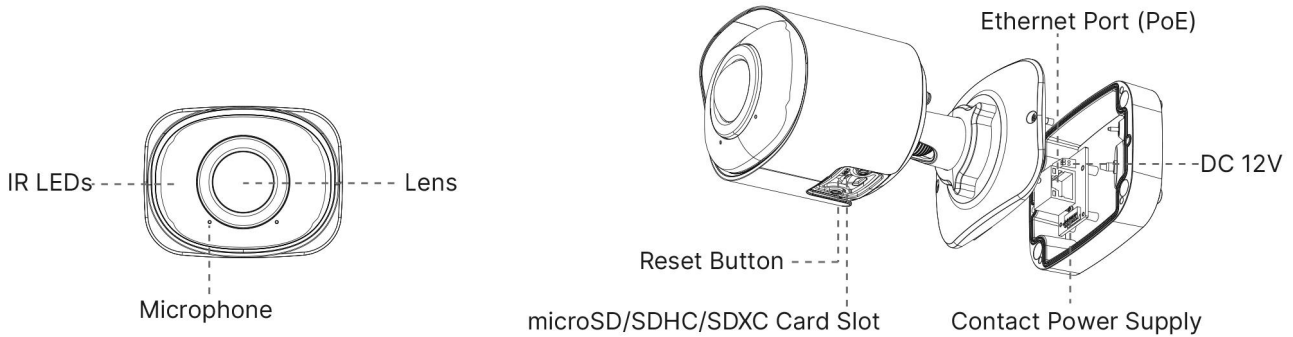

Integrated Junction Box

The well-designed Integrated Junction Box ensures efficient and simple installation. It enlarges the space to make cable connection neat and easy. With the help of IP67-rated weather-proof design and Point-contact Power Supply, the Integrated Junction Box is able to offer stable operation and supreme user-experience.

180° Panoramic H.265+ Mini Bullet Network Camera

System	Storage	Support microSD/SDHC/SDXC Card Local Storage, up to 256G	
	Advanced Function	Heat Map, BLC, HLC, 2D DNR, 3D DNR, Defog, AWB, EIS, IP Address Filtering, AGC, Anti-flicker, Corridor Mode, Deblur, Watermark	
	SIP/VoIP Support	Yes, Voice & Video-over-IP	
	Event Trigger	Motion Detection, Network Disconnection, Audio Alarm, etc.	
	Event Action	FTP Upload, SMTP Upload, SD Card Record, SIP Phone, HTTP Notification, etc.	
	Video Analysis	Region Entrance, Region Exiting, Advanced Motion Detection, Tamper Detection, Line Crossing, Loitering, Human Detection, People Counting, Object Left, Object Removed	
	System Compatibility	ONVIF Profile G & Q & S & T, API	
General	Working Temperature	-40°C~60°C	
	Working Humidity	0~90%(Non-condensing)	
	Power Supply	PoE (802.3af) / DC 12V ± 10%	
	Power Consumption	4.1W MAX 7.1W MAX (With IR on)	5.3W MAX 8.3W MAX (With IR on)
	Weather Proof	Up to IP67-rated for Weather-resistant Performance	
	Housing	Vandal-proof IK10-rated Metal Housing	
	Weight	630g	
	Dimensions	95.8mmX74mmX158.5mm	
	Warranty	3/5 Years	

180° Panoramic H.265+ Mini Bullet Network Camera

Structure Diagrams

Units: mm

Accessories Support

A01 Pole Mount

Weight: 720g
Dimensions: 170*51.5*152.6mm

A02 Internal Corner Bracket

Weight: 540g
Dimensions: 170*23.2*205.3mm

A03 External Corner Bracket

Weight: 900g
Dimensions: 170*152.6*76.3mm

Milesight Technology Co.,Ltd. | www.milesight.com

Contact Us: sales@milesight.com support@milesight.com

Add: 220 NE 51st Street, Oakland
Park, Florida 33334, USA
Tel: +1-800-561-0485