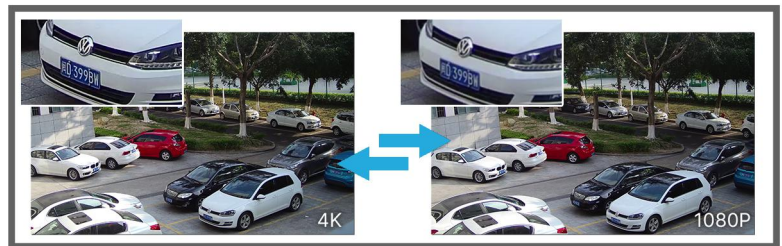

180° Panoramic H.265+ Mini Bullet Network Camera

IP67
IK10

DATASHEET

KEY FEATURES

- ▶ **Smart Stream** (Bandwidth, storage and bit rate are saved with Smart Stream On, eg, H.265+ saves 70%~80% bandwidth that of H.264.)
- ▶ **120dB Super WDR** (Excellent performance even when the ratio of the luminosity of brightest and darkest is up to 120dB.)
- ▶ **Advanced Functions** (Boasting to support various advanced functions such as HLC, Defog, ROI.)
- ▶ **256G** (Supporting ultra-large external microSD/SDHC/SDXC card storage up to 256G.)
- ▶ **Adjustable 3-Axis Bracket** (Providing a robust mounting platform for angle adjustments on a 3-axis plane.)
- ▶ **Video Content Analysis** (With 10 detection modes, VCA greatly enhances the performance bringing comprehensive surveillance functions.)

4K Video Viewing Experience

Milesight 4K H.265 Network Camera delivers up to 4K resolution (3840*2160, effectively four times that of Full HD) at 15 frames per second (fps), providing users with ultra-high-definition video viewing experience.

180° Panoramic View

The camera is perfect for whole picture viewing experience. It catches 180° horizontal coverage and 95° vertical coverage, achieving 180° panoramic viewing with only single sensor, which is a revolutionary creation in the bullet model.