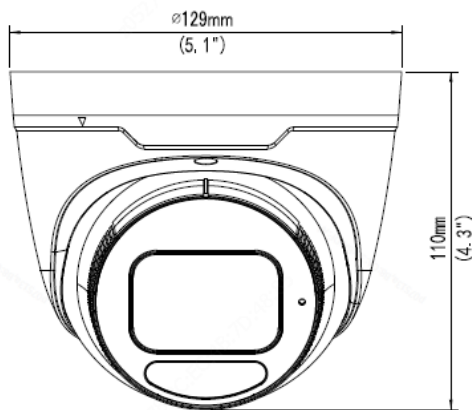

	CB (IEC 62368-1:2014) UL (UL 62368-1, 2nd Ed., Issue Date: 2014-12-01)
Environment	CE-RoHS (2011/65/EU;(EU)2015/863); WEEE (2012/19/EU); Reach (Regulation (EC) No 1907/2006)
Protection	IP67 (IEC 60529:1989+AMD1:1999+AMD2:2013) IK10 (IEC 62262:2002)
<b>General</b>	
Power	DC 12V±25%, PoE (IEEE 802.3af)
	Power consumption: Max9.0W
Power Interface	Ø 5.5mm coaxial power plug
Dimensions (Ø x H)	Φ129 x 110mm (Φ5.1" x 4.3")
Weight	0.69kg (1.52lb)
Material	Metal
Operating Conditions	-30°C ~ 60°C (-22°F ~ 140°F), Humidity: ≤95% RH (non-condensing)
Storage Environment	-30°C ~ 60°C (-22°F ~ 140°F), Humidity: ≤95% RH (non-condensing)
Surge Protection	4KV
Reset Button	Supported

## Dimensions