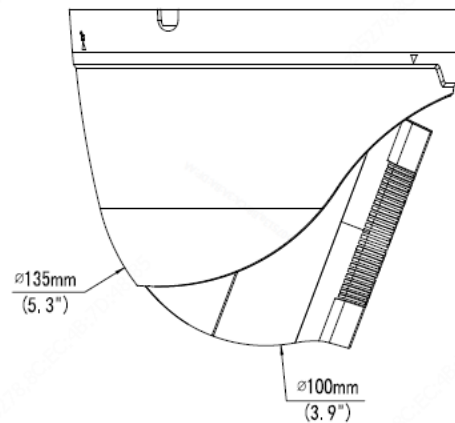

	CB (IEC 62368-1:2014) UL (UL 62368-1, 2nd Ed., Issue Date: 2014-12-01)
Environment	CE-RoHS (2011/65/EU;(EU)2015/863); WEEE (2012/19/EU); Reach (Regulation (EC) No 1907/2006)
Protection	IP67 (IEC 60529:1989+AMD1:1999+AMD2:2013) IK10 (IEC 62262:2002)
<b>General</b>	
Power	DC 12V±25%, PoE (IEEE 802.3af)
	Power consumption: Max9.0W
Power Interface	Ø 5.5mm coaxial power plug
Dimensions (Ø x H)	Φ129 x 110mm (Φ5.1" x 4.3")
Weight	0.69kg (1.52lb)
Material	Metal
Operating Conditions	-30°C ~ 60°C (-22°F ~ 140°F), Humidity: ≤95% RH (non-condensing)
Storage Environment	-30°C ~ 60°C (-22°F ~ 140°F), Humidity: ≤95% RH (non-condensing)
Surge Protection	4KV
Reset Button	Supported

## Dimensions