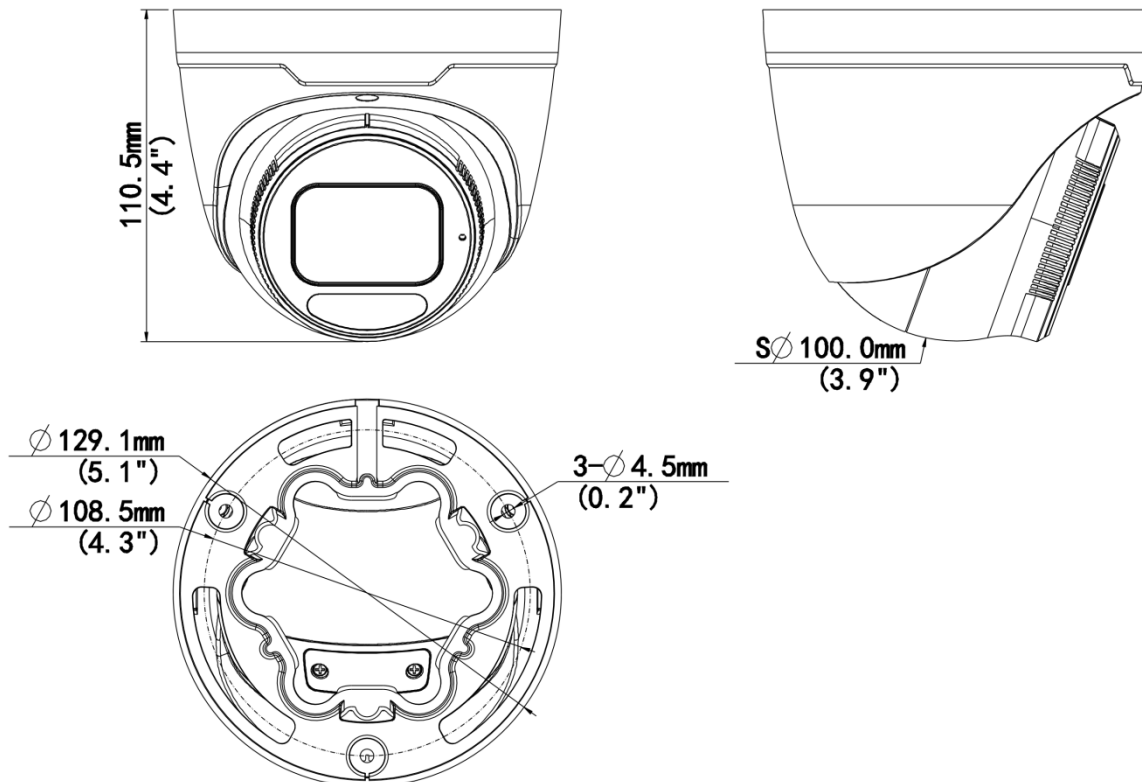

Reset Button	Support
Web Client Language	20 Languages: Traditional Chinese, English, Simplified Chinese, Polish, German, Russian, French, Korean, Dutch, Czech, Portuguese (Europe), Portuguese (Brazil), Japanese, Thai, Turkish, Spanish (Latin America), Spanish (Europe), Hungarian, Italian, Vietnamese

Dimensions

Accessories

TR-JB03-H-IN

Junction Box for Metal Turret Camera(Support wiring from behind)

TR-JB07/WM03-F-IN

Wall Mounting Assembling Bracket with Back Hole for 3 Inch Hemisphere

TR-WM03-B-IN

Wall Mounting Assembling Bracket for 3 Inch Hemisphere